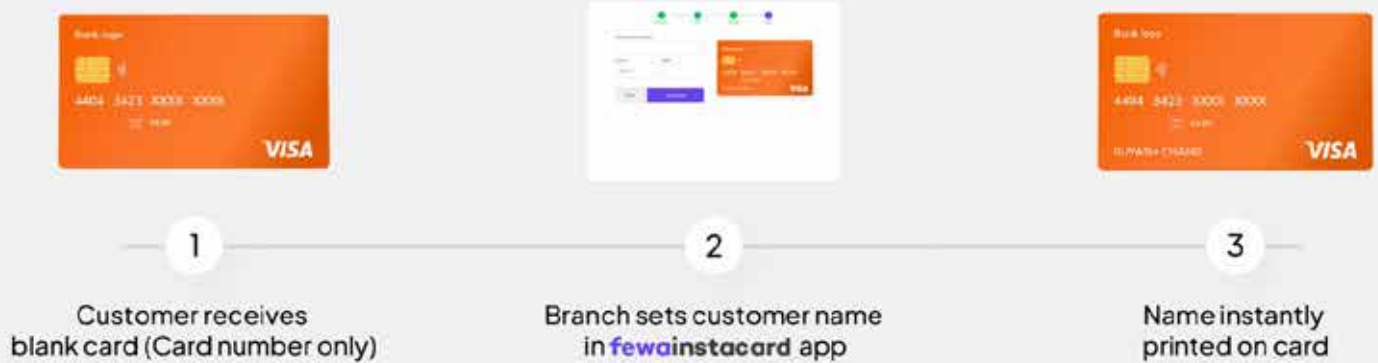

Instant Debit & Credit Cards Right at Your Branch

Open your account and get your debit or credit card instantly with FewainstaCard. No waiting. No hassle.

System Workflow

Benefits

-  Boost Retention
-  Easy Deployment & Support
-  Quick Setup
-  Seamless Operation
-  Empower Remote Banking
-  Cut card Delivery Time