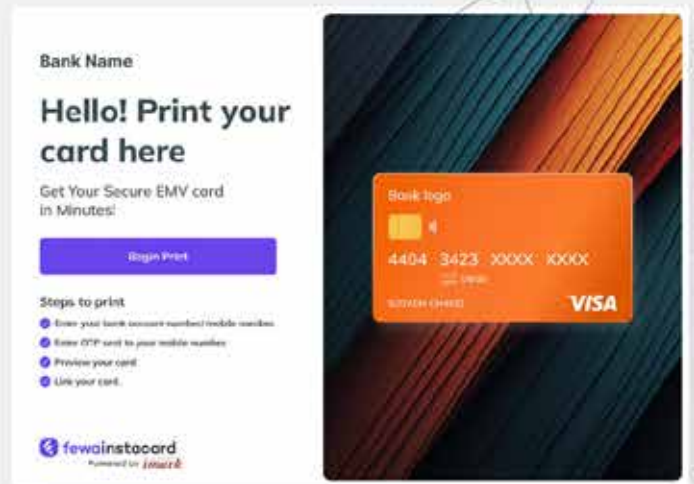

Instant Debit & Credit Cards Right at Your Branch

Open your account and get your debit or credit card instantly with FewainstaCard. No waiting. No hassle.

System Workflow

Benefits

-  Boost Retention
-  Easy Deployment & Support
-  Quick Setup
-  Seamless Operation
-  Empower Remote Banking
-  Cut card Delivery Time